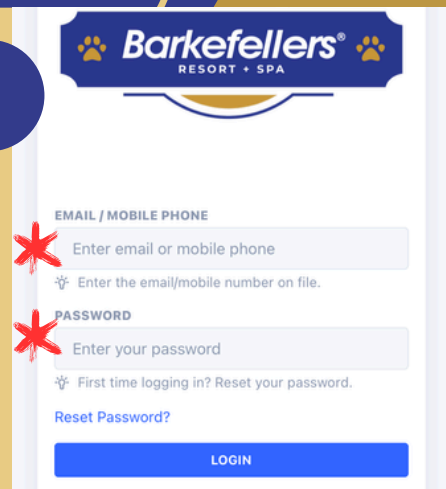

HOW TO ACCESS CAMERAS Through the Gingr App

1

Login to the Gingr App.

2

Go to the "View" tab.

3

Select "View Live Webcams."

4

Select "Public" to view play areas.

5

Select "Lodging" if your dog is boarding. You will only see their suite.