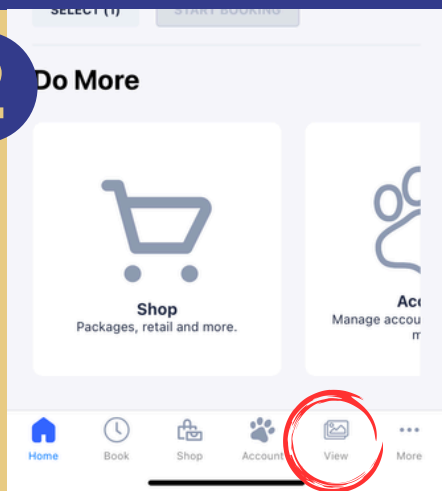

HOW TO ACCESS CAMERAS Through the Gingr App

1

Login to the Gingr App.

2

Go to the "View" tab.

3

Select "View Live Webcams."

4

Select "Public" to view play areas.

5

Select "Lodging" if your dog is boarding. You will only see their suite.