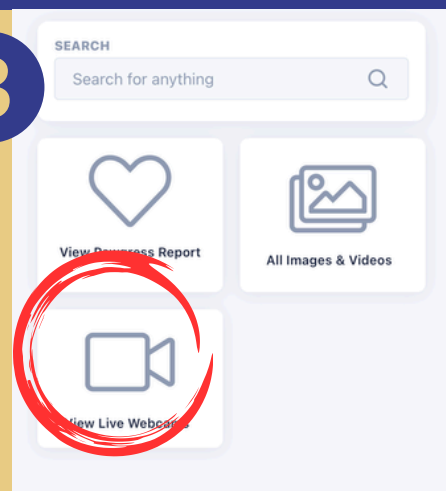

HOW TO ACCESS CAMERAS Through the Gingr App

1

Login to the Gingr App.

2

Go to the "View" tab.

3

Select "View Live Webcams."

4

Select "Public" to view play areas.

5

Select "Lodging" if your dog is boarding. You will only see their suite.