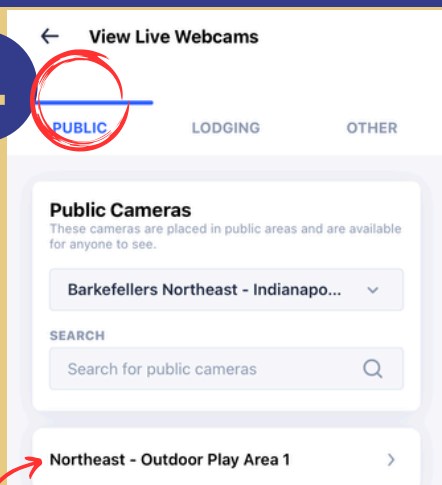

HOW TO ACCESS CAMERAS Through the Gingr App

1

Login to the Gingr App.

2

Go to the "View" tab.

3

Select "View Live Webcams."

4

Select "Public" to view play areas.

5

Select "Lodging" if your dog is boarding. You will only see their suite.