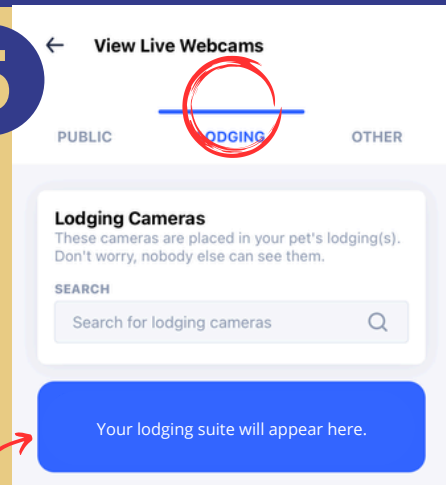

HOW TO ACCESS CAMERAS Through the Gingr App

1

Login to the Gingr App.

2

Go to the "View" tab.

3

Select "View Live Webcams."

4

Select "Public" to view play areas.

5

Select "Lodging" if your dog is boarding. You will only see their suite.